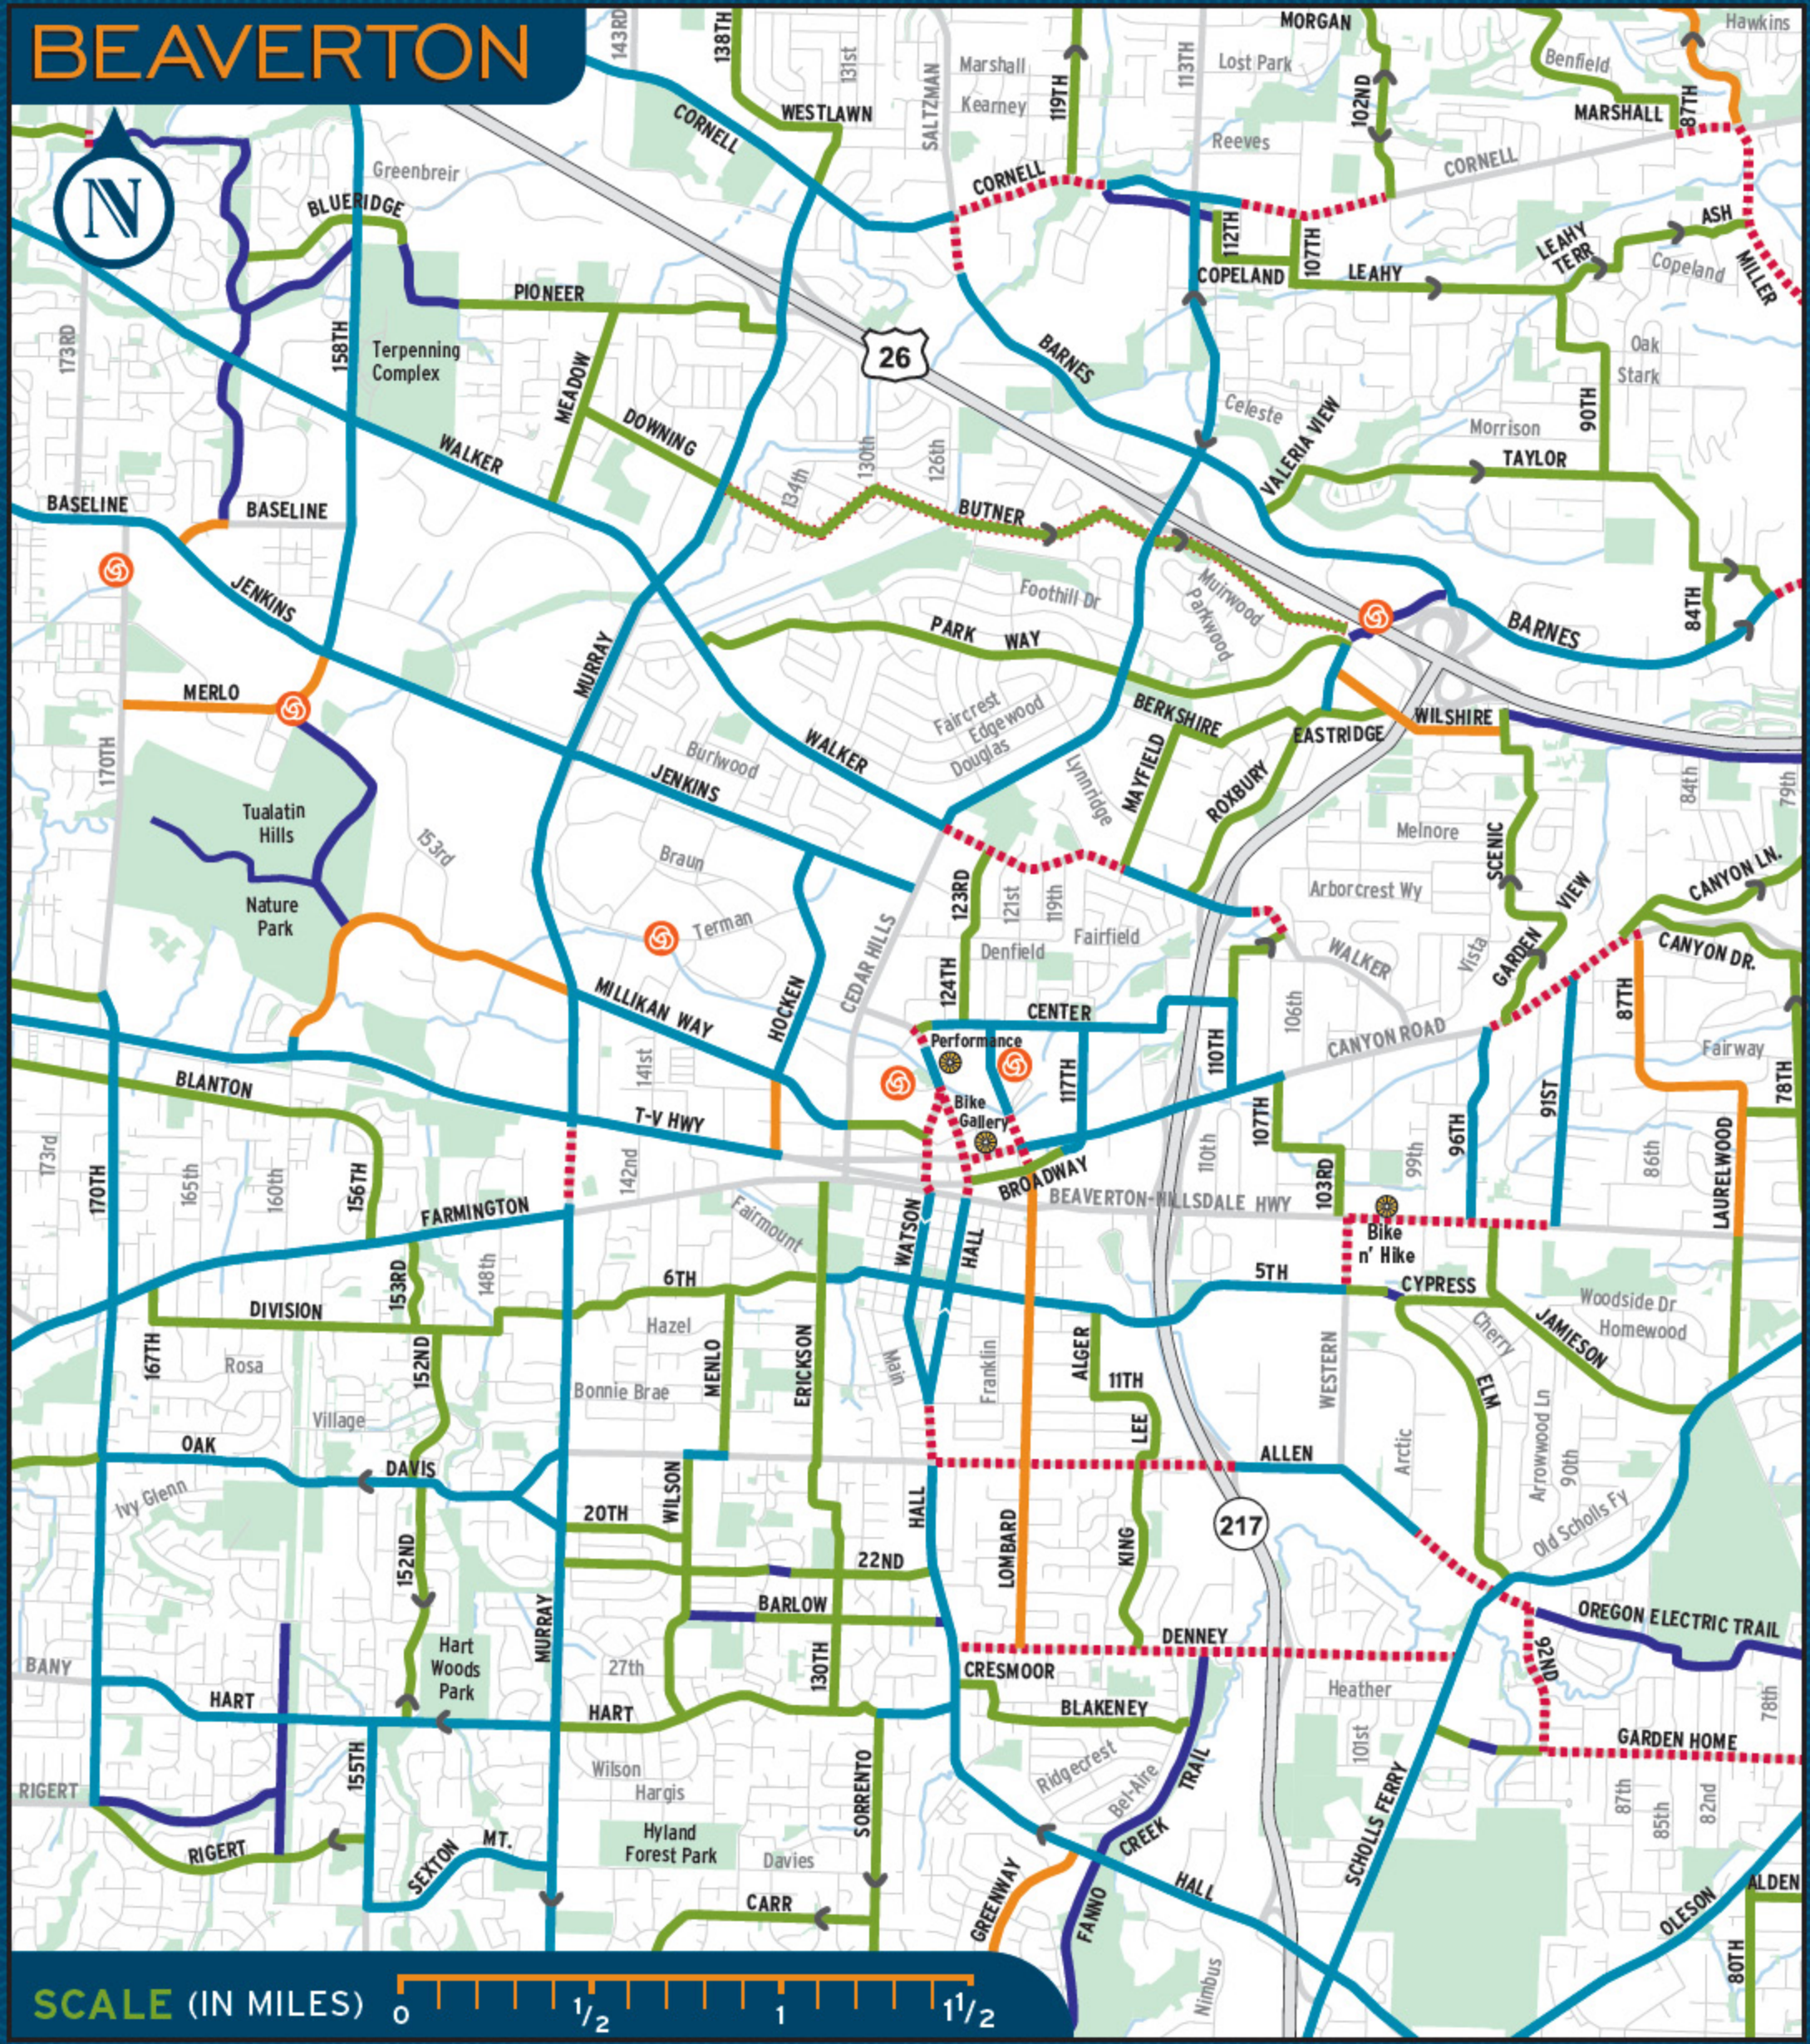

# BEAVERTON

SCALE (IN MILES) 0 1/2 1 1 1/2